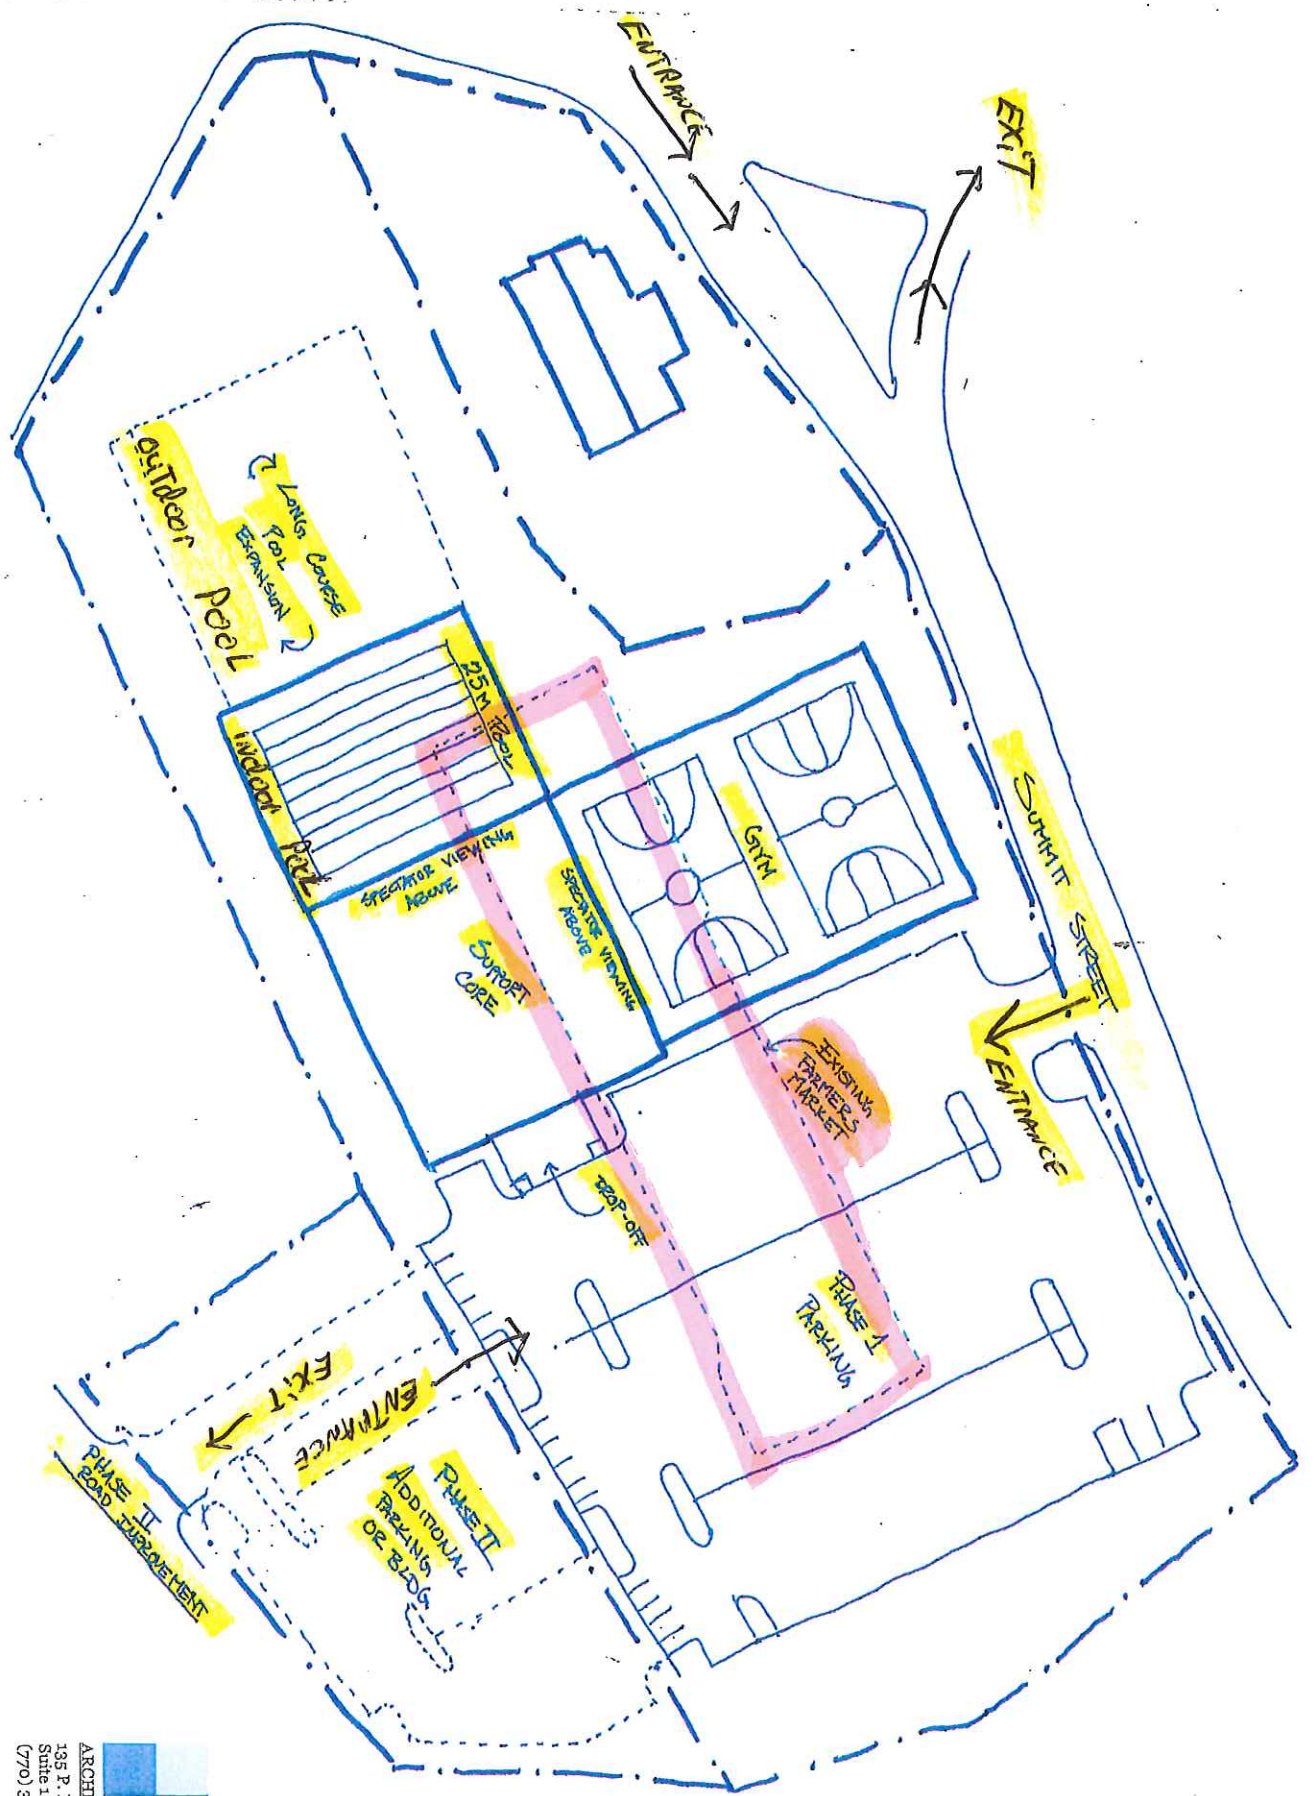

CITY COMMUNITY COMPLEX - YMCA

CSC
DESIGN,
INC.
 ARCHITECTS & ENGINEERS
 135 P. Rickman Industrial Dr.
 Suite 100, Canton, GA 30115
 (770) 345-2579